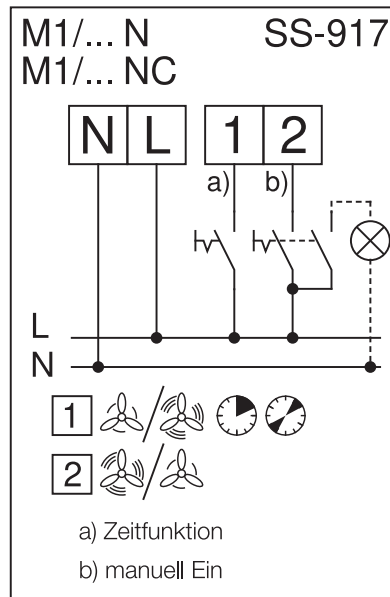

Technical data sheet

Item number	40771
Item type	M1/100 N/C black

Description

Mini fan MiniVent M1/100 black, with two speeds (90/75 m³/h) codable overrun and interval timer. Delayed start approx. 0, 45, 90 und 120 Sek., run on time is adjustable on approx. 6, 10, 15, 21 min, interval operation is adjustable on approx. 0, 8, 12, 24 hrs. The electronic functions are optionally on high or low speed adjustable. With the awarded design the MiniVent M1/100 N/C black integrates itself everywhere harmoniously, also in demandingly designed rooms. The compact and attractive designed facia avoids the view of the dirty fan opening completely. Equipped with airtight back draught shutter as standard. The noise level is 25 dB(A) at V = 75 m³/h due to the new ultraSilence technology. Universally applicable for the ventilation of bathroom, toilet and other small rooms.

Technical specifications

Artikelnummer	40771
Version	001
Artikeltype	M1/100 N/C black
Luftleistung freiblasend	90 m ³ /h
Nenn Drehzahl	2650 / 2250 min ⁻¹
Spannung	230 V , 1 ph , 50 Hz
Strom ungeregelt	0.06 / 0.04 A
Nennleistung	9 / 5 W
zul. Fördermitteltemperatur	40 °C
Schutzart IP	45
Nenn-Ø	100 mm
Gewicht	0.77 kg
Anschlussschemanr.	917
Lieferzeit	auf Anfrage

Technical data sheet

Head curve

Dimensional drawing

Wiring diagram

Item number	40771
Item type	M1/100 N/C black
Connection diagram no.	917

Zubehör

	Best.-Nr.	Type	Bezeichnung
	00281	MBR 90 160 300	ADAPTING PLATE FOR TYP R 90 / HR 90
	00717	WES 90/100	
	06188	MF 100	SPACER FRAME FOR M1/100
	06352	TWH 90/100	Telescopic wall sleeve DN 100