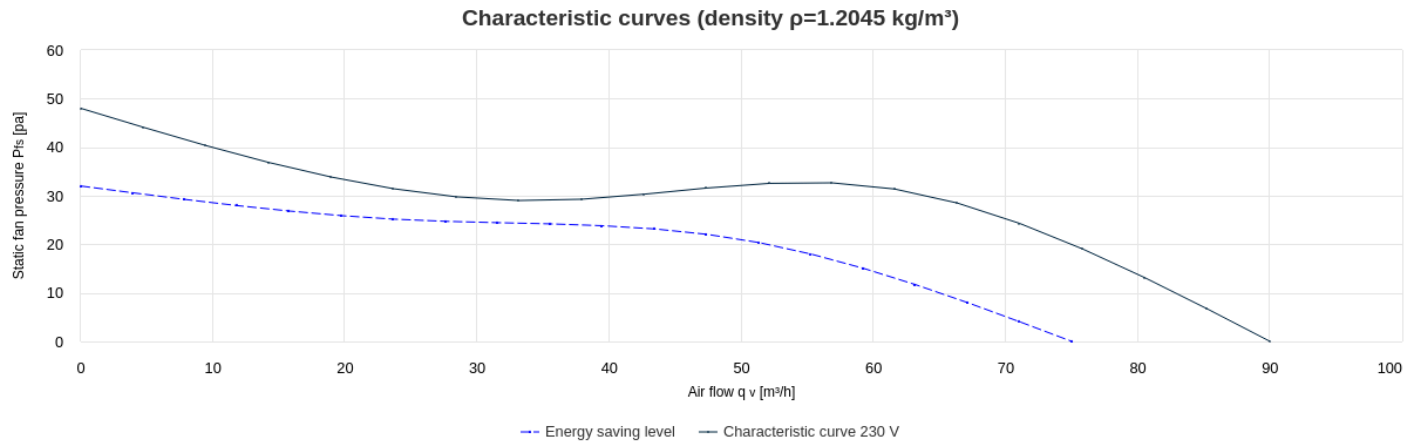

Technical data sheet

Item number	40771
Item type	M1/100 N/C black

Description

Mini fan MiniVent M1/100 black, with two speeds (90/75 m³/h) codable overrun and interval timer. Delayed start approx. 0, 45, 90 und 120 Sek., run on time is adjustable on approx. 6, 10, 15, 21 min, interval operation is adjustable on approx. 0, 8, 12, 24 hrs. The electronic functions are optionally on high or low speed adjustable. With the awarded design the MiniVent M1/100 N/C black integrates itself everywhere harmoniously, also in demandingly designed rooms. The compact and attractive designed facia avoids the view of the dirty fan opening completely. Equipped with airtight back draught shutter as standard. The noise level is 25 dB(A) at V = 75 m³/h due to the new ultraSilence technology. Universally applicable for the ventilation of bathroom, toilet and other small rooms.

Technical specifications

Artikelnummer	40771
Version	001
Artikeltype	M1/100 N/C black
Luftleistung freiblasend	90 m ³ /h
Nenn Drehzahl	2650 / 2250 min ⁻¹
Spannung	230 V , 1 ph , 50 Hz
Strom ungeregelt	0.06 / 0.04 A
Nennleistung	9 / 5 W
zul. Fördermitteltemperatur	40 °C
Schutzart IP	45
Nenn-Ø	100 mm
Gewicht	0.77 kg
Anschlussschemanr.	917
Lieferzeit	auf Anfrage

Technical data sheet

Head curve

Dimensional drawing

Wiring diagram

Item number	40771
Item type	M1/100 N/C black
Connection diagram no.	917

Zubehör

	Best.-Nr.	Type	Bezeichnung
	00281	MBR 90 160 300	ADAPTING PLATE FOR TYP R 90 / HR 90
	00717	WES 90/100	
	06188	MF 100	SPACER FRAME FOR M1/100
	06352	TWH 90/100	Telescopic wall sleeve DN 100