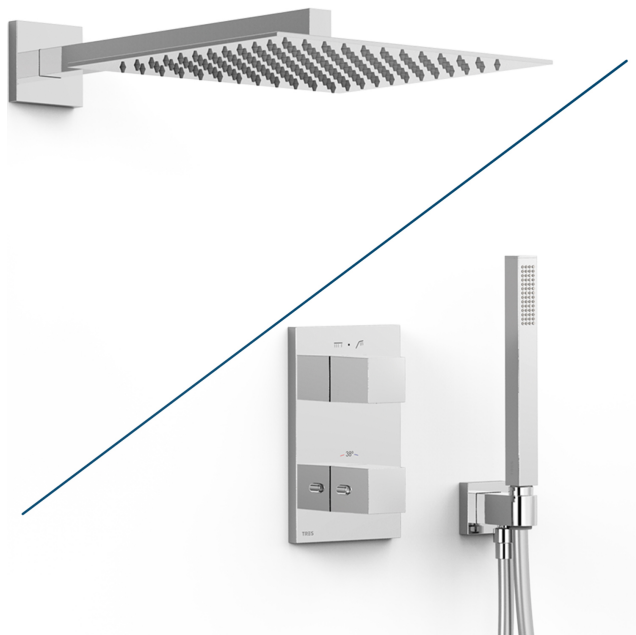

TRES

00625004

THERM-BOX

Therm-Box 2-way concealed thermostatic tap kit for showers

- Concealed body included.
- Square handle with temperature control. 2-way ceramic distributor.
- Wall-mounted arm with adjustable stainless steel shower head: 300x300 mm.
- Wall-mounted support for hand shower with water supply.
- Anti-limescale brass hand shower .
- Satin hose.