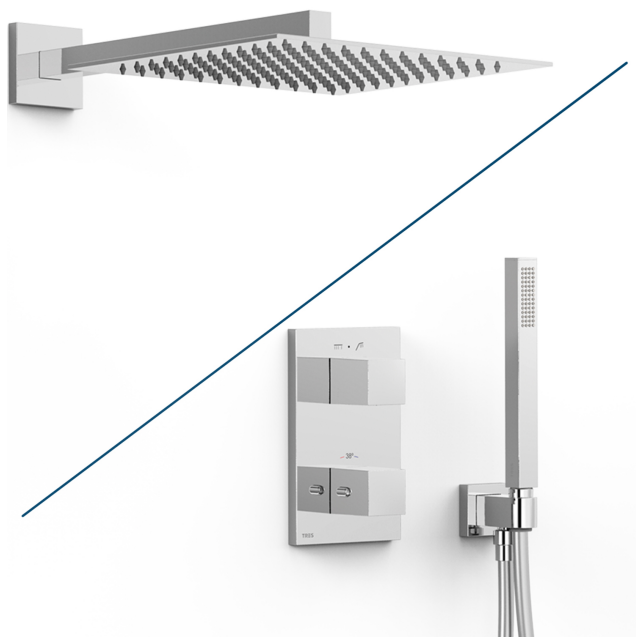

TRES

00625004

THERM-BOX

Therm-Box 2-way concealed thermostatic tap kit for showers

Stainless steel shower head