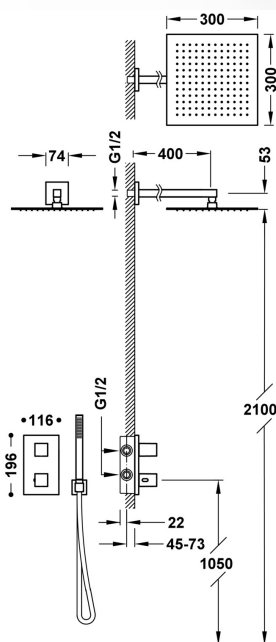

### Therm-Box 2-way concealed thermostatic tap kit for showers

- Concealed body included.
- Square handle with temperature control. 2-way ceramic distributor.
- Wall-mounted arm with adjustable stainless steel shower head: 300x300 mm.
- Wall-mounted support for hand shower with water supply.
- Anti-limescale brass hand shower .
- Satin hose.

Chrome Finish

Cartridge reference: 29926828

Flow rate (l/min): 12

Distributor cartridge: 29903302

Brass hand shower

Long-lasting cartridge.

Connecting element: MURAL G1/2"

Tres Instant: The thermostatic cartridge ensures a constant flow of water at the desired temperature, in spite of pressure or temperature changes.