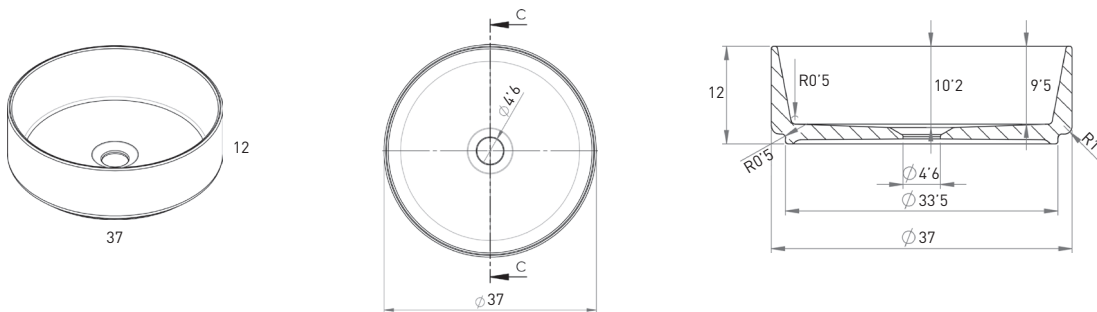

COLORS
TECHNICAL

COLORS TECHNICAL

Material: Ceramic
 Finish: Matt
 Dimensions: 37 x 37 x 12 cm

COLORS DIMENSIONS

COLORS FINISHES

Blanco ADA

Cotton

Avio