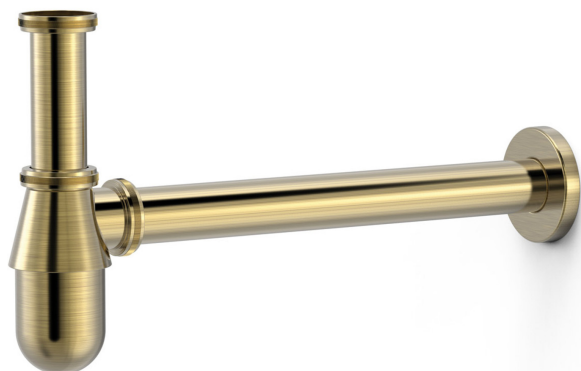

03463430LV

COMPLEMENTOS GRIFERIA

**Telescopic and inspectionable
bottle-type drain trap for
washbasin**

Aged Brass Finish