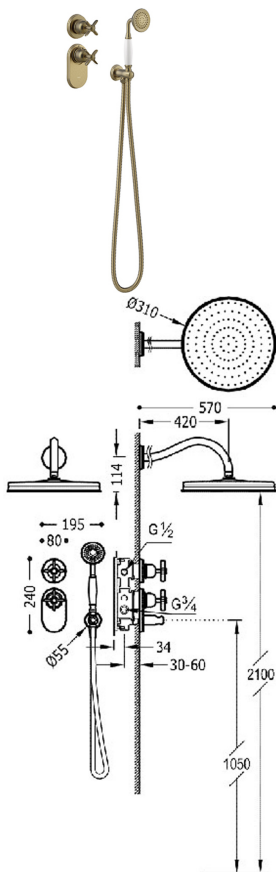

## 24235202LM

TRES-CLASIC

### Block System 2-way concealed thermostatic shower mixer tap kit

- Concealed thermostatic body for vertical installation included.
- Flow regulator and 2-way diverter.
- Wall-mounted arm with adjustable brass shower head: Ø 310 mm.
- Wall-mounted support for hand shower with water supply.
- Anti-limescale brass hand shower: Ø 78 mm.
- Reinforced metal hose.

Matt Aged Brass Finish

BELGAQUA certification (Belgium)

Brass hand shower

Tres Instant: The thermostatic cartridge ensures a constant flow of water at the desired temperature, in spite of pressure or temperature changes.

Brass shower head