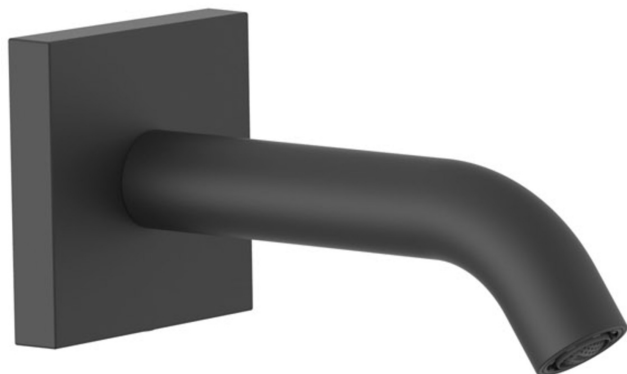

## 21018107NM

COMPLEMENTOS GRIFERIA

### Fixed wall-mounted spout

- With depth-adjustable wall water supply
- Concealed body included

 Matt Black Finish