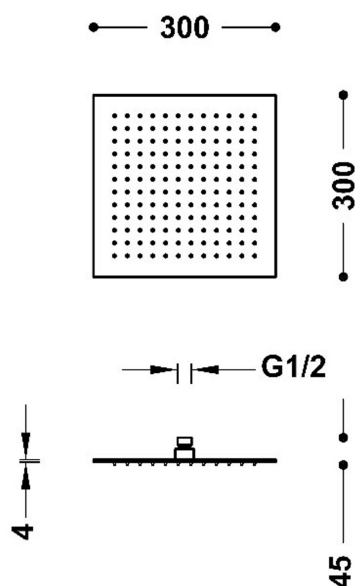

134315012NM

COMPLEMENTOS DUCHA

Shower head

- Extra-thin: 4 mm
- Dimensions: 300x300 mm
- Adjustable shower head
- Material: Stainless steel
- Anti-limescale nozzles

Matt Black Finish

Flow rate (l/min): 12

Connecting element: G1/2"