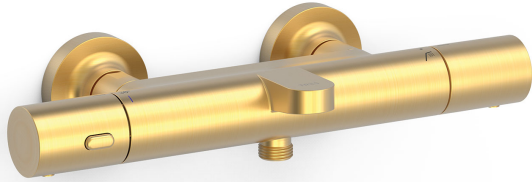

## 190174020M

OVER-WALL

### Wall-mounted thermostatic mixer tap for bath and shower

- Without accessories
- Inverter integrated into the flow regulator
- Round handle

24K Matt Gold Finish

Aerator:

Easy-Clean®. The thermostatic cartridge is easy to clean without losing temperature calibration

Connecting element: MURAL G1/2"

Tres Instant: The thermostatic cartridge ensures a constant flow of water at the desired temperature, in spite of pressure or temperature changes.

Material: Low lead content brass

New

Corrosion resistance

Tres Touch-cool®. The tap surface remains at a temperature suitable for touching, thus preventing burns.