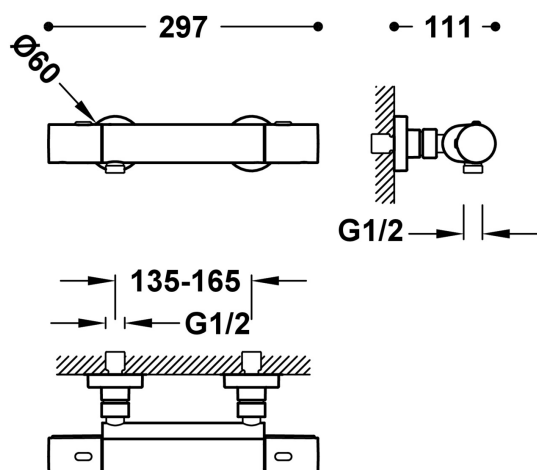

19016401NM

OVER-WALL

Over-wall thermostatic tap for the shower

· Without accessories

· ABS round handle

Matt Black Finish

BELGAQUA certification (Belgium)

Environmental Quality Guarantee (Catalonia)

Easy-Clean®. The thermostatic cartridge is easy to clean without losing temperature calibration

Connecting element: MURAL G1/2"

Tres Instant: The thermostatic cartridge ensures a constant flow of water at the desired temperature, in spite of pressure or temperature changes.