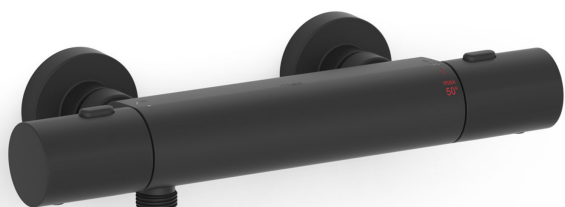

19016401NM

OVER-WALL

Over-wall thermostatic tap for the shower

· Without accessories

· ABS round handle

Matt Black Finish

BELGAQUA certification (Belgium)

Environmental Quality Guarantee (Catalonia)

Easy-Clean®. The thermostatic cartridge is easy to clean without losing temperature calibration

Connecting element: MURAL G1/2"

Tres Instant: The thermostatic cartridge ensures a constant flow of water at the desired temperature, in spite of pressure or temperature changes.

Material: Low lead content brass

New

Corrosion resistance