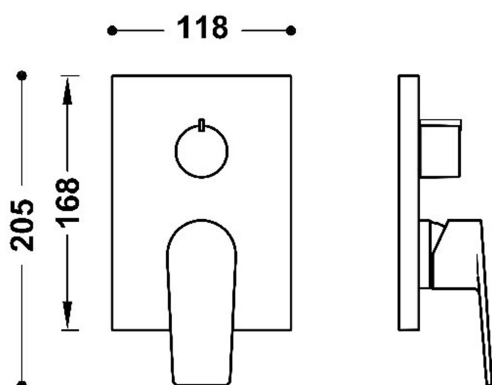

21128110NM

RAPID-BOX

Visible part for concealed 2-way Rapid-box

- Only visible part
- Includes trim plate, control, distribution handle and concealed attachment screw
- Complete with concealed Rapid-box ref
·: 20828110