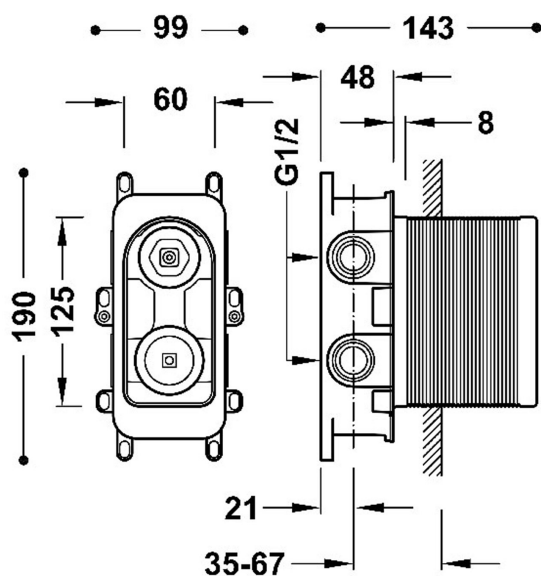

20828110

RAPID-BOX

Concealed 2-way Rapid-box with single-handle mixer tap for shower and bath

- Concealed body with acoustic buffers
- ABS embedding box
- Anti-moisture seal
- 2-way ceramic distributor

Chrome Finish

Cartridge reference: 29903507

Flow rate (l/min): 20

Cartridge durability

Connecting element: MURAL G1/2"

Material: Low copper content brass

New

Corrosion resistance