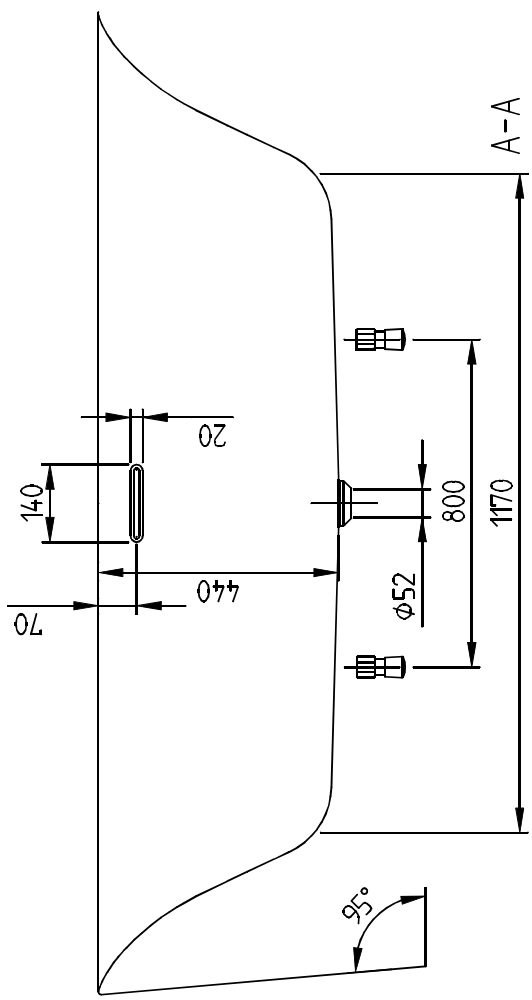

LIGBAD 170 x 75 cm

LOOP & FRIENDS 1700x750 UBA170LOF9CRV	 Villeroy & Boch 1748