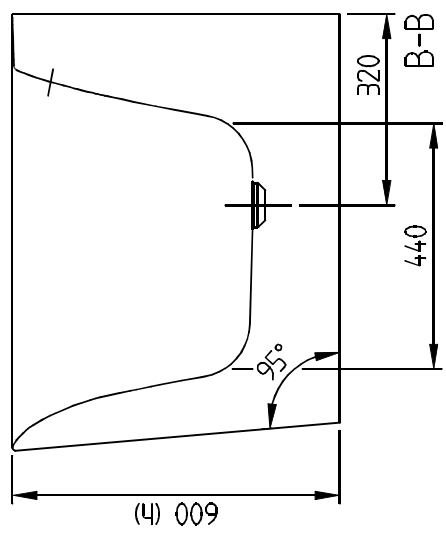

LIGBAD 170 x 75 cm

LOOP & FRIENDS 1700x750 UBA170LOF9CRV	 Villeroy & Boch 1748