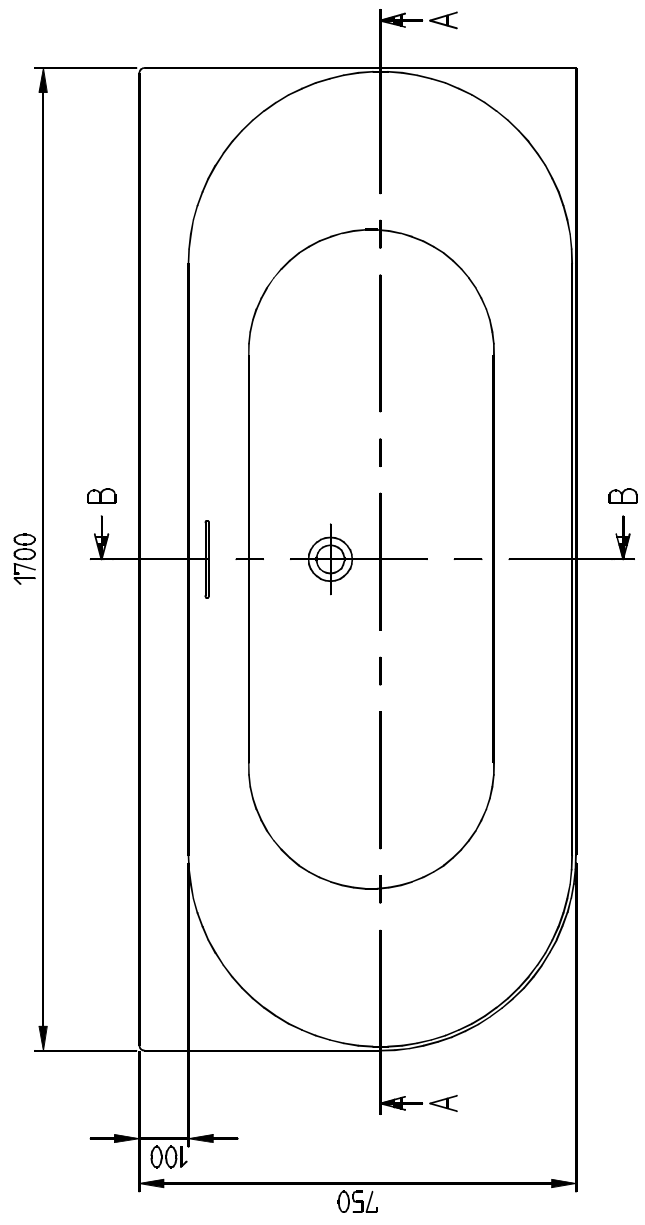

LIGBAD 170 x 75 cm

LOOP & FRIENDS 1700x750 UBA170LOF9CRV	 Villeroy & Boch 1748