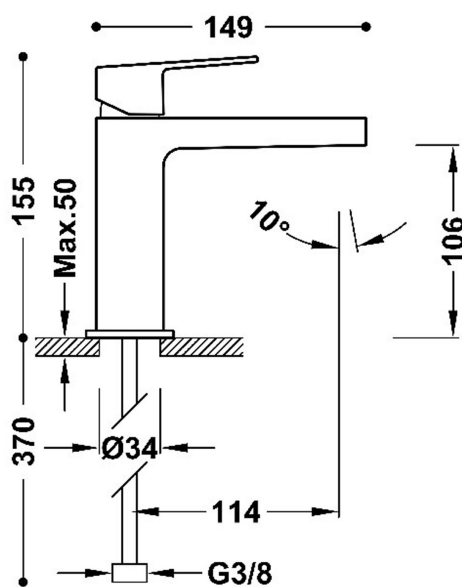

21110301KMB

PROJECT-TRES

Single-handle washbasin mixer tap

·G3/8 flexible hoses

Black bronze Finish

Aerator:

Cartridge reference: 9130190

Flow rate (l/min): 14

Cartridge durability

Connecting element: FLEXIBLE G3/8"

Acoustic group: II -

Corrosion resistance