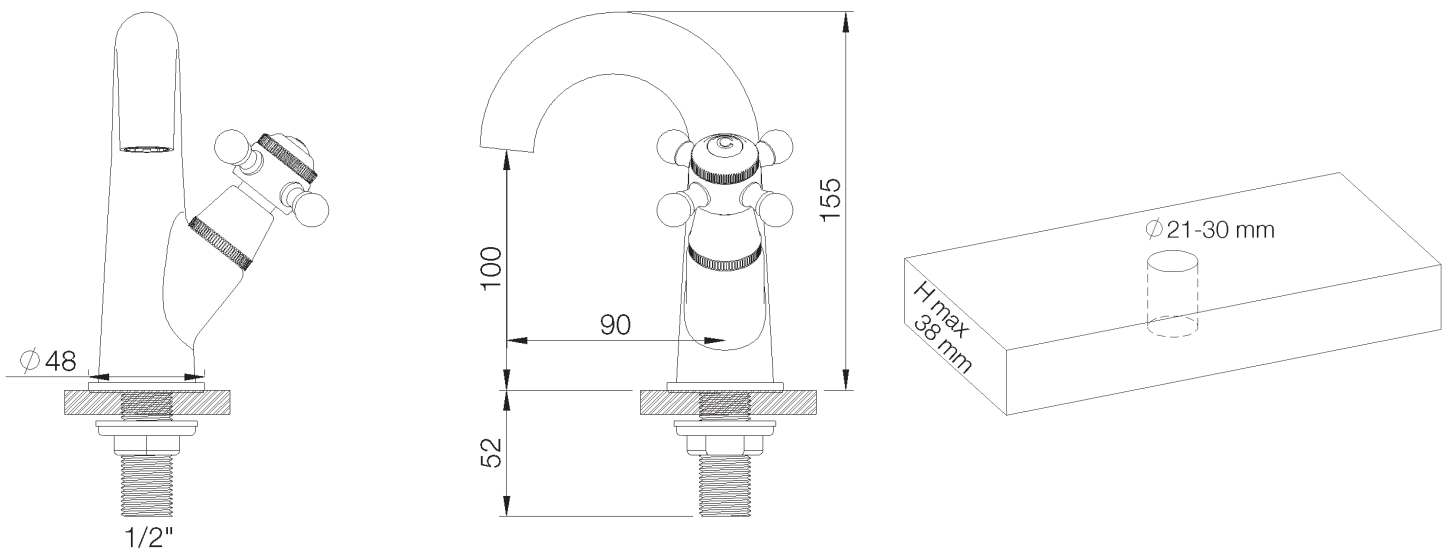

PRODUCT TECHNICAL SHEET

Collection : 1921

Ref. : 1921.11.30

Robinet de lave-mains col de cygne

Fonteinkraan, zwanenhals

Washbasin tap, swan neck

Picture

Product details

Weight : 1,6 kg

Flow at 3 bar : 5,6 l/min

Internal mechanism : Ceramic valve 1/4 turn

Technical drawing

RB0.V01