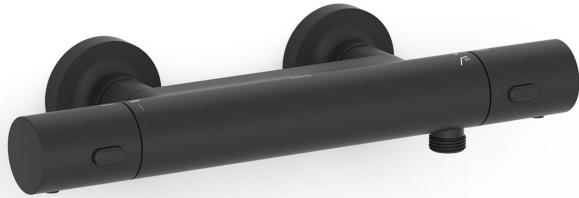

19016402NM

OVER-WALL

Over-wall thermostatic tap for the shower

· Without accessories

· Round handle

Matt Black Finish

BELGAQUA certification (Belgium)

Easy-Clean®. The thermostatic cartridge is easy to clean without losing temperature calibration

Connecting element: MURAL G1/2"

Tres Instant: The thermostatic cartridge ensures a constant flow of water at the desired temperature, in spite of pressure or temperature changes.

Material: Low lead content brass

New

Corrosion resistance

Tres Touch-cool®. The tap surface remains at a temperature suitable for touching, thus preventing burns.