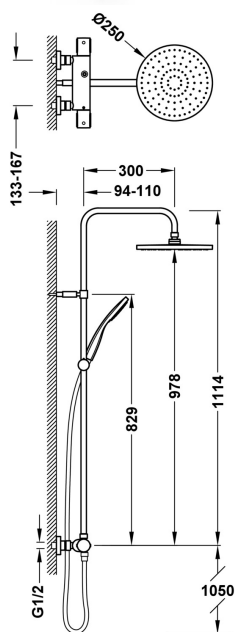

19039301

OVER-WALL

2-way wall-mounted thermostatic shower mixer tap set

- With inverter integrated into the flow regulator.
- ABS round handle.
- Adjustable shower head: Ø 250 mm.
- Adjustable and sliding support for hand shower.
- Anti-limescale hand showers: Ø 100 mm.
- Metal hose.

Chrome Finish

Cartridge reference: 29916831

Flow rate (l/min): 16

BELGAQUA certification (Belgium)

Environmental Quality Guarantee (Catalonia)

Distributor cartridge: 29928302

ABS hand shower

Easy-Clean®. The thermostatic cartridge is easy to clean without losing temperature calibration

Connecting element: MURAL G1/2"

Acoustic group: IIB

Tres Instant: The thermostatic cartridge ensures a constant flow of water at the desired temperature, in spite of pressure or temperature changes.

19039301

OVER-WALL

2-way wall-mounted thermostatic shower mixer tap set

Material: Low lead content brass

Hand shower measurements: 100

New

Corrosion resistance

ABS shower head