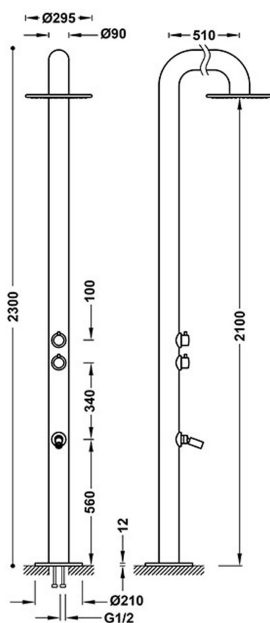

13499504

COLECTIVIDADES

316 stainless steel garden or swimming pool shower

- Made from 316 stainless steel.
- Treated for outdoor use to prevent deterioration.
- With floor water supply.
- Ø 295 mm fixed shower head with anti-limescale system.
- Adjustable lower shower head for washing feet.
- Handle for adjusting the water flow from both shower heads, and another for controlling the temperature.

Cartridge reference: 29999502