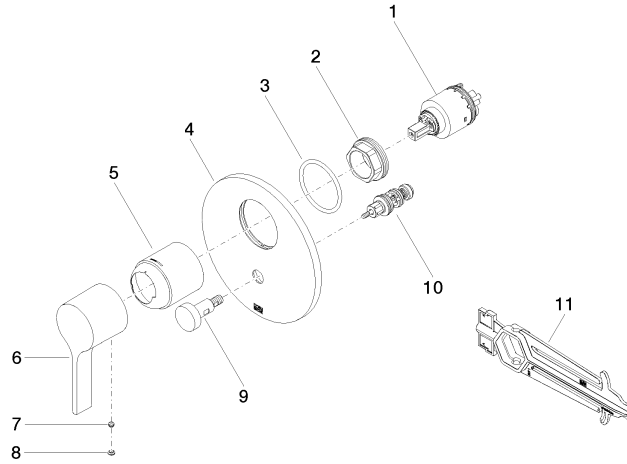

### Required miscellaneous

- xGRID Installation track 555 mm** 12 360 970 90

## Concealed single-lever mixer with diverter

36 120 809

mm [inches]

## Concealed single-lever mixer with diverter

36 120 809

### Spare parts list

No.	Item Number	Name	Quantity used	Delivery time
1	90 15 05 039 00 90	cartridge	1	2
2	09 24 04 448 90	nut	1	2
3	09 14 10 084 90	seal	1	2
4	09 11 02 261-28	plate	1	20
5	09 11 02 260-28	sleeve	1	20
6	09 20 80 023-28	handle	1	20
7	09 31 11 063 90	pin	1	2
8	90 31 20 087 00-28	plug	1	20
9	90 31 09 139 00-28	pull-rod	1	20
10	90 21 34 081 00 90	diverter	1	2
11	09 30 09 064 90	key	1	2