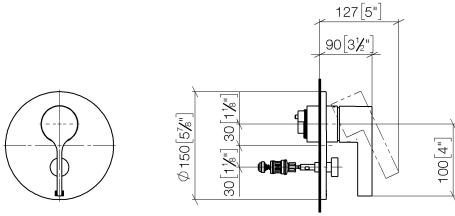

### Required miscellaneous

- xGRID Installation track 555 mm** 12 360 970 90

## Concealed single-lever mixer with diverter

36 120 809

mm [inches]