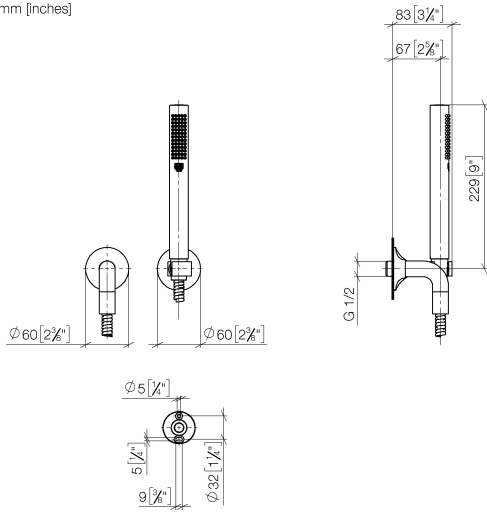

Hand shower set with individual rosettes

27 808 809

- normal flow
- with anti-scale system
- 3/8" shower outlet
- rosette for wall elbow Ø 60mm
- rosette for shower holder Ø 60mm
- metal shower hose 1250mm with integrated anti-twist protection
- 1/2" wall elbow
- max. flow 15 l/min

Recommended miscellaneous

Concealed wall elbow

35 085 970 90

- min. recess depth 90 mm
- max. recess depth 163 mm

Hand shower set with individual rosettes

27 808 809

mm [inches]

Flow rate chart

Hand shower set with individual rosettes

27 808 809

Spare parts list

No.	Item Number	Name	Quantity used	Delivery time
1	28 019 979-28	Hand shower	1	20
2	28 450 809-28	Wall elbow	1	20
3	28 050 809-28	Wall bracket	1	20
4	09 14 20 026 90	seal	1	2
5	90 30 02 072 00-28	Metal shower hose 1/2" x 3/8" x 1250 mm	1	20