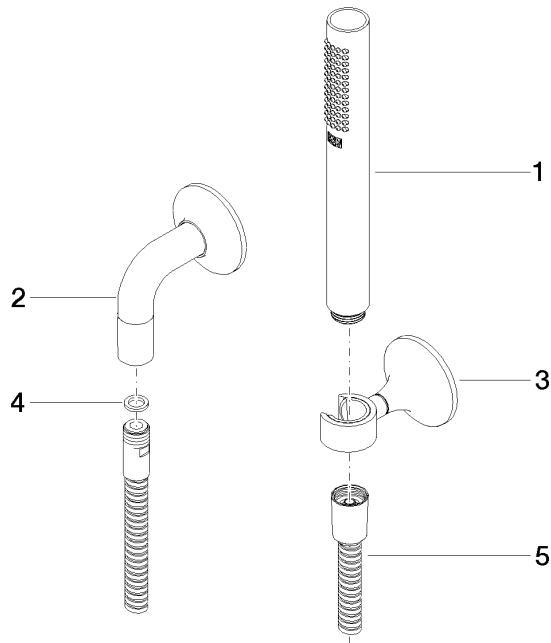

Hand shower set with individual rosettes

27 808 809

- normal flow
- with anti-scale system
- 3/8" shower outlet
- rosette for wall elbow Ø 60mm
- rosette for shower holder Ø 60mm
- metal shower hose 1250mm with integrated anti-twist protection
- 1/2" wall elbow
- max. flow 15 l/min

Intrinsic protection against back flow.

	Brushed Durabronze (23kt Gold)	27 808 809-28
	Chrome	27 808 809-00
	Chrome	27 808 809-00 0010
	Brushed Platinum	27 808 809-06
	Brushed Platinum	27 808 809-06 0010
	Platinum	27 808 809-08 0010
	Platinum	27 808 809-08
	Dark Chrome	27 808 809-19 0010
	Brushed Durabronze (23kt Gold)	27 808 809-28 0010
	Brushed Champagne (22kt Gold)	27 808 809-46 0010
	Champagne (22kt Gold)	27 808 809-47 0010
	Brushed Dark Platinum	27 808 809-99
	Brushed Dark Platinum	27 808 809-99 0010

Recommended miscellaneous

Concealed wall elbow

35 085 970 90

- min. recess depth 90 mm
- max. recess depth 163 mm

Hand shower set with individual rosettes

27 808 809

mm [inches]

Flow rate chart

Hand shower set with individual rosettes

27 808 809

Spare parts list

No.	Item Number	Name	Quantity used	Delivery time
1	28 019 979-28	Hand shower	1	20
2	28 450 809-28	Wall elbow	1	20
3	28 050 809-28	Wall bracket	1	20
4	09 14 20 026 90	seal	1	2
5	90 30 02 072 00-28	Metal shower hose 1/2" x 3/8" x 1250 mm	1	20