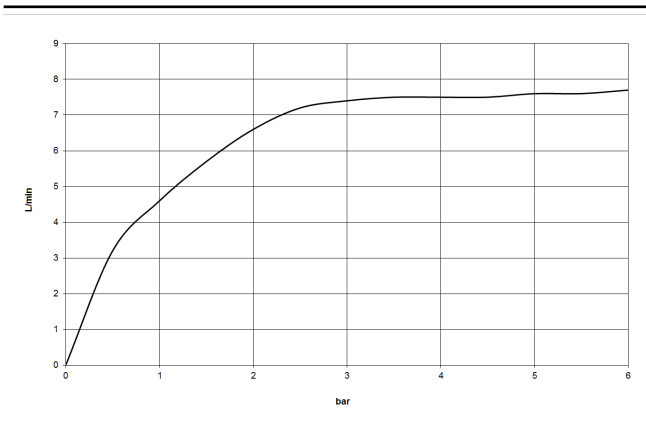

Hand shower set with individual rosettes

27 808 809

- normal flow
- with anti-scale system
- 3/8" shower outlet
- rosette for wall elbow Ø 60mm
- rosette for shower holder Ø 60mm
- metal shower hose 1250mm with integrated anti-twist protection
- 1/2" wall elbow
- max. flow 15 l/min

Recommended miscellaneous

Concealed wall elbow

35 085 970 90

- min. recess depth 90 mm
- max. recess depth 163 mm

Hand shower set with individual rosettes

27 808 809

mm [inches]

Flow rate chart