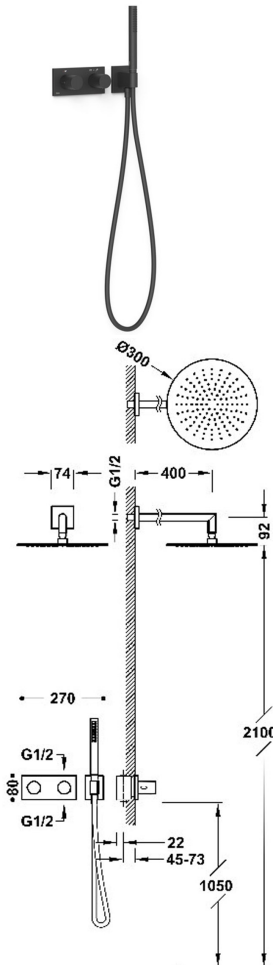

30735204NM

STUDY EXCLUSIVE

B-system 2-way concealed thermostatic shower mixer tap kit

- Concealed thermostatic body for horizontal installation included.
- Flow regulator and 2-way ceramic distributor.
- Round handle.
- Wall-mounted arm with adjustable stainless steel shower head: Ø 300 mm.
- Wall-mounted support for hand shower with water supply.
- Anti-limescale brass hand shower.
- Satin hose.

Matt Black Finish

Cartridge reference: 29926828

Flow rate (l/min): 12

Distributor cartridge: 29903302

Brass hand shower

Long-lasting cartridge.

Connecting element: MURAL G1/2"

Acoustic group: IIA

Tres Instant: The thermostatic cartridge ensures a constant flow of water at the desired temperature, in spite of pressure or temperature changes.

Material: Low lead content brass

30735204NM

STUDY EXCLUSIVE

B-system 2-way concealed thermostatic shower mixer tap kit

New

Corrosion resistance

Stainless steel shower head