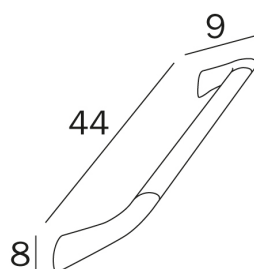

CONFORT

design Matteo Thun and Antonio Rodriguez

COD AH995A

Grab-bar 1.500N (~150 KG)

DISEGNO TECNICO

FINISHES

CR Chrome-plated

CU Chrome-plated/black soft touch

CONFORT

design Matteo Thun and Antonio Rodriguez

TECHNOLOGIES

VARIATIONS

COD AH995A

Grab-bar 1.500N (~150 KG)

Length 44 cm

COD AH995B

Grab-bar 1.500N (~150 KG)

Length 64 cm