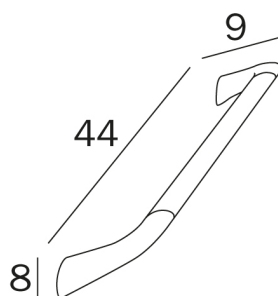

CONFORT

design Matteo Thun and Antonio Rodriguez

COD AH995A

Grab-bar 1.500N (~150 KG)

DISEGNO TECNICO

FINISHES

CR Chrome-plated

CU Chrome-plated/black soft touch

CONFORT

design Matteo Thun and Antonio Rodriguez

TECHNOLOGIES

VARIATIONS

COD AH995A

Grab-bar 1.500N (~150 KG)

Length 44 cm

COD AH995B

Grab-bar 1.500N (~150 KG)

Length 64 cm