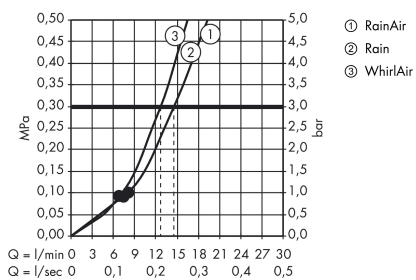

Raindance Select

Raindance Select E 120 3jet hand shower

Surfaces: **chrome** Article Number: **26520000**

Description

product features

- shower head size: 120 mm
- convenient diversion via Select button
- spray type: RainAir, Rain, WhirlAir
- maximum flow rate (at 0.3 MPa): 16 l/min
- with internal water conduction
- rinseable dirt filter
- connection thread G ½
- connection dimension: DN15
- suitable for continuous flow water heaters

Technology

Design awards

Product image

Scale drawing

Flowchart

The consumption was measured in combination with the appropriate fittings (thermostat/mixer/in-wall valve) to reflect actual application in practice.