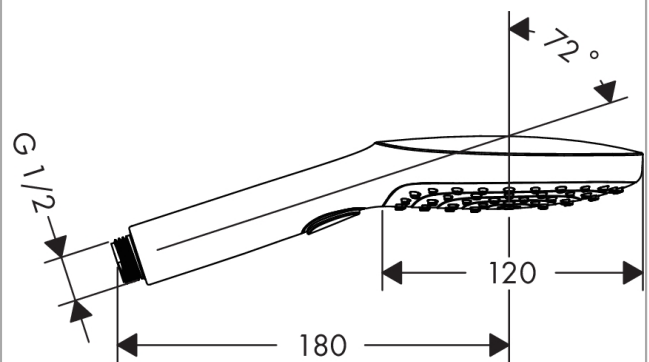

Raindance Select

Raindance Select E 120 3jet hand shower

Surfaces: **chrome** Article Number: **26520000**

Description

product features

- shower head size: 120 mm
- convenient diversion via Select button
- spray type: RainAir, Rain, WhirlAir
- maximum flow rate (at 0.3 MPa): 16 l/min
- with internal water conduction
- rinseable dirt filter
- connection thread G ½
- connection dimension: DN15
- suitable for continuous flow water heaters

Technology

Design awards

Product image

Scale drawing

Flowchart

The consumption was measured in combination with the appropriate fittings (thermostat/mixer/in-wall valve) to reflect actual application in practice.