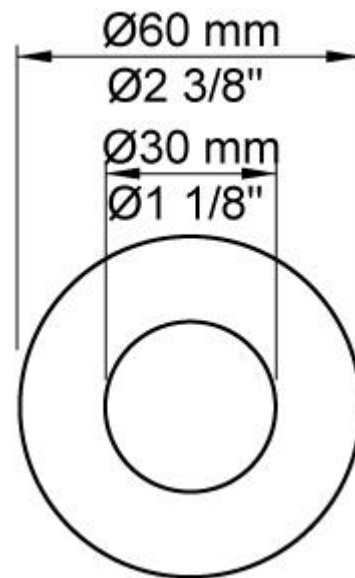

--

Date:
Client:
Project:

001

60 mm circular flange.
Hole Ø30 mm.

**Available in colors**

Color 02, Grey	Color 21, Carmine red
Color 04, Light blue	Color 25, Pink
Color 05, Orange	Color 27, Matt black
Color 06, Light green	Color 28, Matt white
Color 08, Yellow	Color 40, Brushed stainless steel
Color 09, Dark grey	Color 60, Black
Color 12, Mocca	Color 61, Brushed black
Color 14, Bright red	Color 62, Deep black
Color 15, Dark blue	Color 63, Copper
Color 16, Polished chrome	Color 64, Brushed Copper
Color 17, Gloss black	Color 65, Gold
Color 18, White	Color 68, Silver
Color 19, Natural brass	Color 70, Brushed Gold
Color 20, Brushed chrome	