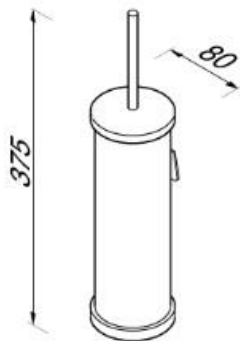

Nemox collection

916511-02

Toilet brush holder

- Finish: chrome
- White brush
- Wall mounted
- Guarantee 12 years
- Also available with black brush – 916510-06

- 375 x 80 mm

Quality has proven to be of decisive importance in recent years, which is why we can offer a 12-year warranty period for our chrome products. The entire selection is developed in Amersfoort. Geesa is certified according to the ISO 9001-2008 standard for design, productions and the delivery of bathroom accessories. 10/2015