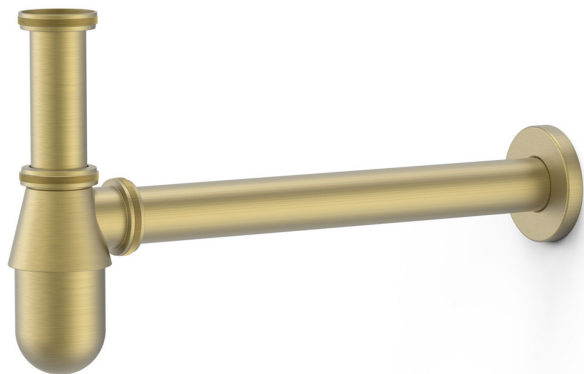

## 03463430LM

COMPLEMENTOS GRIFERIA

**Telescopic and inspectionable  
bottle-type drain trap for  
washbasin**

Matt Aged Brass Finish