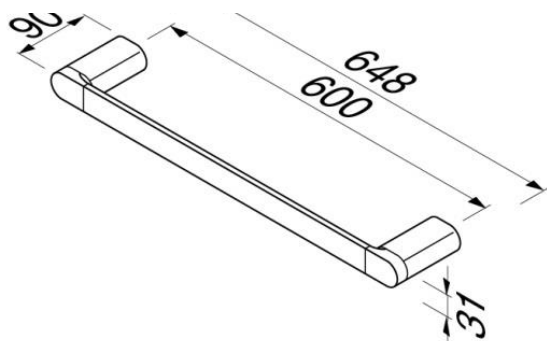

## Wynk collection

914507-02-60  
Towel rail 60 cm

- Finish: chrome
- Concealed fixing
- Including mounting materials
- Guarantee 12 years

- 648x90x31 mm

### Also available:

- 914507-02-60 Towel Rail 45 cm
- 914507-02-80 Towel Rail 80 cm

Quality has proven to be of decisive importance in recent years, which is why we can offer a 12-year warranty period for our chrome products. The entire selection is developed in Amersfoort. Geesa is certified according to the ISO 9001-2008 standard for design, productions and the delivery of bathroom accessories. Geesa reserve the right to change product specification.