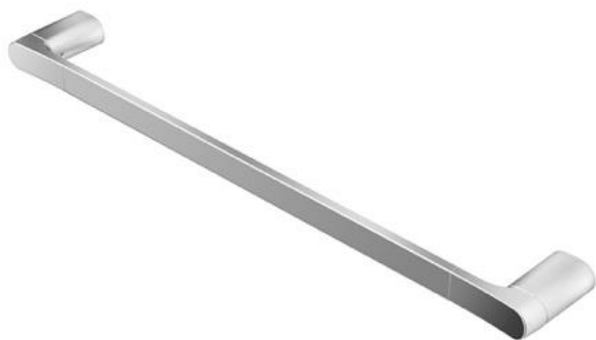

## Wynk collection

914507-02-60  
Towel rail 60 cm

- Finish: chrome
- Concealed fixing
- Including mounting materials
- Guarantee 12 years

- 648x90x31 mm

### Also available:

- 914507-02-60 Towel Rail 45 cm
- 914507-02-80 Towel Rail 80 cm

Quality has proven to be of decisive importance in recent years, which is why we can offer a 12-year warranty period for our chrome products. The entire selection is developed in Amersfoort. Geesa is certified according to the ISO 9001-2008 standard for design, productions and the delivery of bathroom accessories. Geesa reserve the right to change product specification.