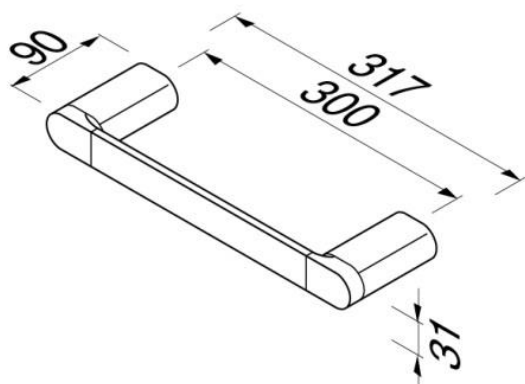

## Wynk collection

914506-02

Grab rail 30 cm

- Finish: chrome
- Concealed fixing
- Including mounting materials
- Guarantee 12 years

- 317x90x31 mm

Quality has proven to be of decisive importance in recent years, which is why we can offer a 12-year warranty period for our chrome products. The entire selection is developed in Amersfoort. Geesa is certified according to the ISO 9001-2008 standard for design, productions and the delivery of bathroom accessories. Geesa reserve the right to change product specification.