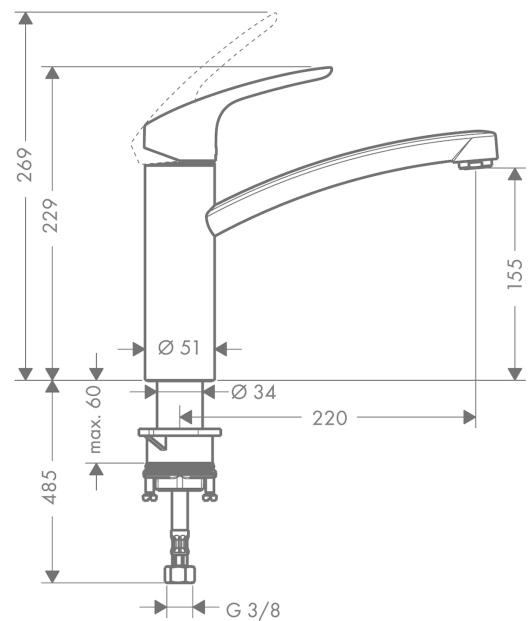

Focus

Single lever kitchen mixer 160

Surfaces: **chrome** Article Number: **31806000**

Description

product features

- ComfortZone 160
- swivel range 360°
- normal spray
- connection dimension: DN15
- flow rate 12 l/min
- ceramic cartridge
- connection type: G 3/8 connections
- suitable for continuous flow water heaters

Technology

Product image

Scale drawing

Flowchart