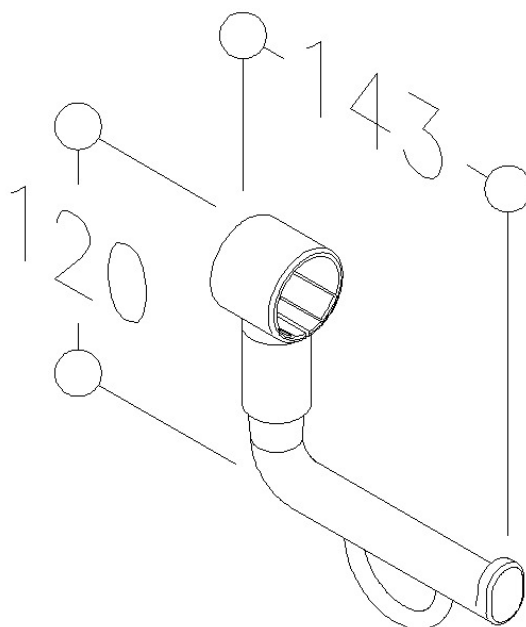

NORMBAU GmbH
Schwarzwaldstraße 15
77871 Renchen/Germany
Telefon +49(0)7843 / 704 - 0
Telefax +49(0)7843 / 704 - 43
www.normbau.de normbau@allegion.com