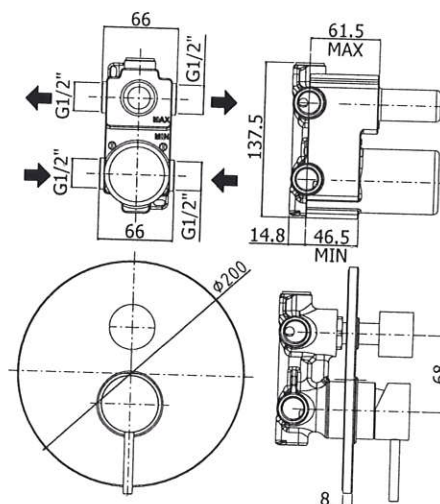

COLLECTION

light

PRODUCT IMAGE

TECHNICAL DRAWING

DESCRIPTION

Concealed shower mixer (2 outlets) complete with:

- metal wall plate Ø200mm
- 1/2"G connections

ART.
LIG 018 . .

with diverter cartridge (2 outlets + 1 combined position)

ZPRO 068 . .

Extension with diverter for artt. 018-019

- H30mm

FINISHES
LIG

- CR - chrome plated
- BO - matt white
- NO - matt black
- HG - HONEY GOLD finish
- HGSP - BRUSHED HONEY GOLD finish
- ST - steel looking finish