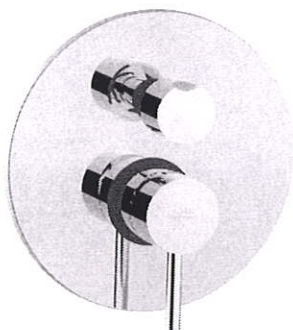

COLLECTION

light

PRODUCT IMAGE

TECHNICAL DRAWING

DESCRIPTION

Concealed shower mixer (2 outlets) complete with:

- metal wall plate Ø200mm
- 1/2"G connections

ART.
LIG 018 . .

with diverter cartridge (2 outlets + 1 combined position)

ZPRO 068 . .

Extension with diverter for artt. 018-019

- H30mm

FINISHES
LIG

- CR - chrome plated
- BO - matt white
- NO - matt black
- HG - HONEY GOLD finish
- HGSP - BRUSHED HONEY GOLD finish
- ST - steel looking finish

ZPRO

- CR - chrome plated
- BO - matt white
- NO - matt black
- HG - HONEY GOLD finish
- HGSP - BRUSHED HONEY GOLD finish
- ST - steel looking finish

DOCUMENTATION

 FLOW DIAGRAM
1

 INSTALLATION
INSTRUCTIONS