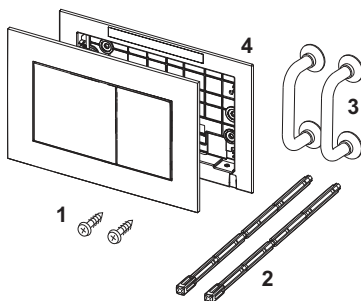

**TECEnow toilet flush plate for dual-flush system**

Article number: 9240405

Colour: White, antibacterial

DU 1: 1 pc.

DU 2: 10 pc.

**Description:**

Flush plate for TECE cisterns, for front or top actuation. Very flat plastic flush plate, buttons with rubber inlays on both sides. Incl. actuating rods and mounting material. Suitable for flush-mounted installation in combination with toilet installation frame and the TECEnow spacing frame. Compatible with insert chute for cleaning tablets.

Dimensions (W x H x D): 220 x 150 x 5 mm

**Sales data:**

Product name: TECEnow toilet flush plate white antibacterial

Commodity group: 904

Product group: 2009040240

**Dimensional drawings:**

**Spare parts:**