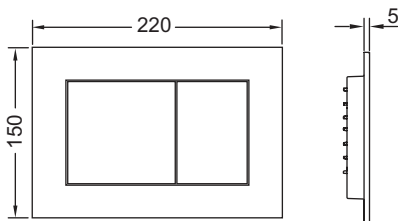

**TECEnow toilet flush plate for dual-flush system**

Article number: 9240405

Colour: White, antibacterial

DU 1: 1 pc.

DU 2: 10 pc.

**Description:**

Flush plate for TECE cisterns, for front or top actuation. Very flat plastic flush plate, buttons with rubber inlays on both sides. Incl. actuating rods and mounting material. Suitable for flush-mounted installation in combination with toilet installation frame and the TECEnow spacing frame. Compatible with insert chute for cleaning tablets.

Dimensions (W x H x D): 220 x 150 x 5 mm

**Sales data:**

Product name: TECEnow toilet flush plate white antibacterial

Commodity group: 904

Product group: 2009040240

**Dimensional drawings:**

**Spare parts:**