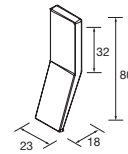

### Technical Characteristics

Fronts manufacturing (e=19 mm): Lacquered 19 mm thick MDF board with super matt finish paint.

Sides manufacturing (e=16 mm): Lacquered 16 mm thick MDF board with super matt finish paint.

### Packaging dimensions and weight

Lenght (mm)	395
Depth (mm)	395
Height (mm)	1560
Net weight (kg)	25,6
Gross weight (kg)	28,2

### Cabinet dimensions