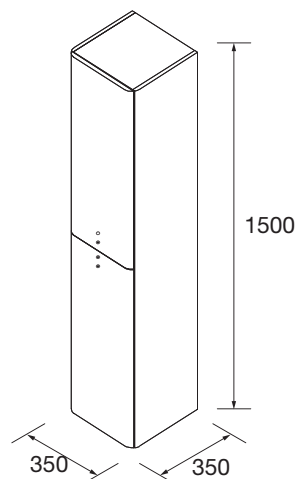

Glass shelves (thickness 5 mm): Height adjustable, 4 units.

### Packaging dimensions and weight

Lenght (mm)	395
Depth (mm)	395
Height (mm)	1560
Net weight (kg)	25,6
Gross weight (kg)	28,2

### Cabinet dimensions