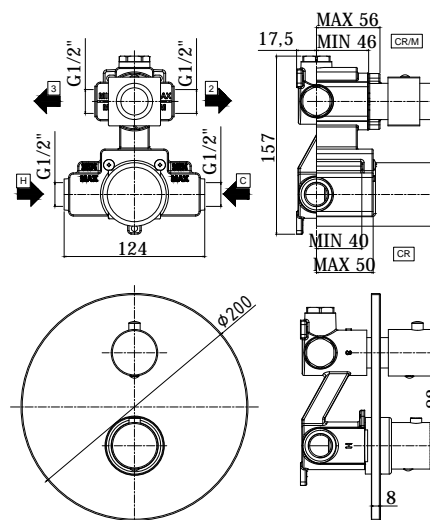

COLLECTION

light

PRODUCT IMAGE

TECHNICAL DRAWING

DESCRIPTION

Concealed thermostatic shower mixer (2 outlets) complete with:

- metal wall plate Ø200mm
- 1/2"G connections

ART.

LIQ 018 . .

with diverter cartridge (2 outlets + stop)

ZPRO 075 . .

Extension for artt. 018-019-518-519

- H20mm

FINISHES

LIQ

- CR - cromo
- ST - finitura steel looking
- NO - nero opaco