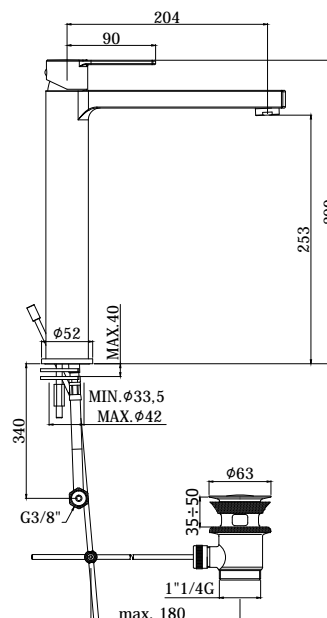

COLLECTION

ringo-west

PRODUCT IMAGE

TECHNICAL DRAWING

DESCRIPTION

Tall wash basin mixer complete with:

- aerator M24x1
- set of 2 stainless steel hoses 3/8"G

ART.

RIN 081 . . / WS 081 . .

without pop up waste

RIN 081K . . / WS 081K . .

with 1"1/4G Clic-Clac press top waste

RIN 085 . . / WS 085 . .

with 1"1/4G pop up waste

FINISHES

RIN

- CR - cromo
- BO - bianco opaco
- NO - nero opaco

WS

- CR - cromo

DOCUMENTATION

INSTALLATION
INSTRUCTIONS

PRODUCT PAGE

www.paffoni.it