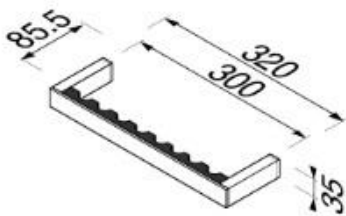

Modern Art collection

913506-02

Grab rail 30 cm

- Finish: chrome
- Soft touch grab bar
- Concealed fixing
- Guarantee 12 years

- 320x85.5x35 mm

Quality has proven to be of decisive importance in recent years, which is why we can offer a 12-year warranty period for our chrome products. The entire selection is developed in Amersfoort. Geesa is certified according to the ISO 9001-2008 standard for design, production and the delivery of bathroom accessories. 10/2015